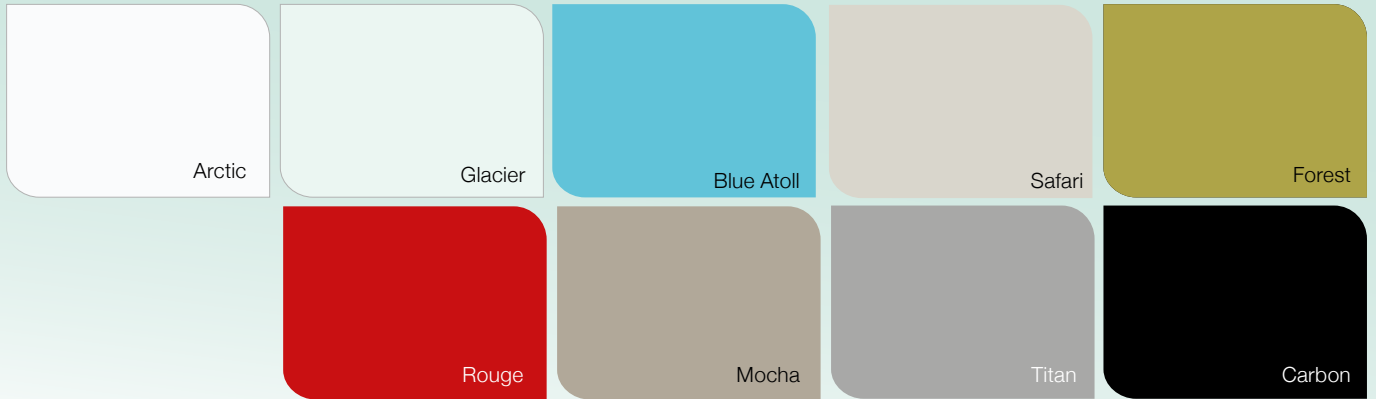

COLOUR RANGE